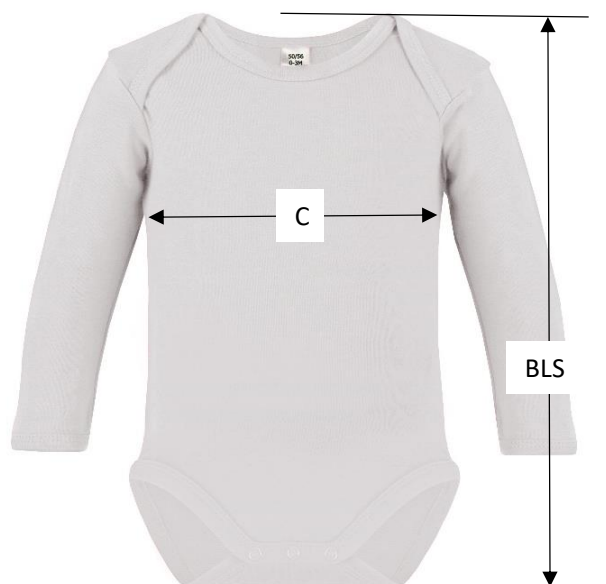

ROM200 / X941

		0-3 M 50/56	3-6 M 62/68	6-12 M 74/80	12-24 M 86/92
BLS	back length from Shoulder	34,5	37	41	45
C	1/2 chest	20	22	23,5	24,5

Note: Given sizes are approximately. As our items are handmade, a deviation of 10% is acceptable.